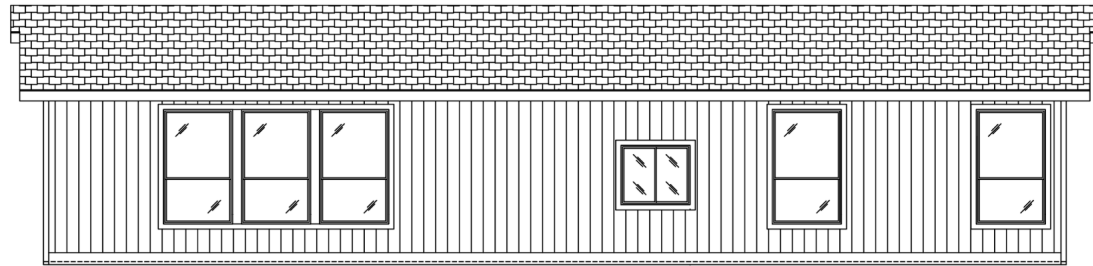

REAR SIDEWALL